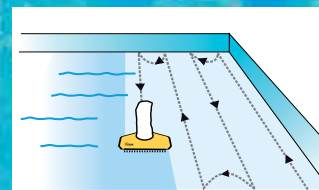

Program 1

For rectangular pools