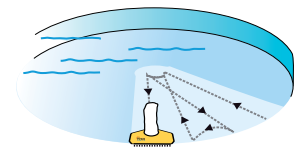

The Piraya pool cleaner has rapidly rotating brushes and strong suction capacity which makes it highly effective in vacuuming up the dirt that collects at the bottom of pools. The pump in Piraya Pool Cleaner is so efficient that 800 litres of water pass through the fine-meshed filter every minute. The three-wheel design increases mobility and precision. In other words, Piraya Pool Cleaner is both easy and efficient to use.

Piraya Automatic

Piraya Automatic is the optimal pool cleaner. Although it is completely automatic it can also be operated manually with a wireless remote control. The machine can be left to work completely on its own – a very time-effective solution for you. A small pool of 25 × 12 metres takes approximately 45 minutes to clean while a large pool of 50 × 25 metres is cleaned in less than three hours. The Piraya Automatic can be used in both rectangular and freeform pools.

Simple yet robust construction with high operational reliability - easy to maintain.

Program 1

For rectangular pools

Program 2

For round and freeform pools

Easy to handle, weighs just 15 kg.

Use the automatic program or steer the cleaner by using the remote control.