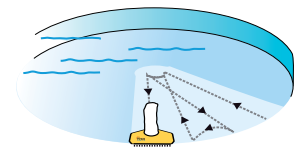

The Piraya pool cleaner has rapidly rotating brushes and strong suction capacity which makes it highly effective in vacuuming up the dirt that collects at the bottom of pools. The pump in Piraya Pool Cleaner is so efficient that 800 litres of water pass through the fine-meshed filter every minute. The three-wheel design increases mobility and precision. In other words, Piraya Pool Cleaner is both easy and efficient to use.

Piraya Automatic

Piraya Automatic is the optimal pool cleaner. Although it is completely automatic it can also be operated manually with a wireless remote control. The machine can be left to work completely on its own – a very time-effective solution for you. A small pool of 25 × 12 metres takes approximately 45 minutes to clean while a large pool of 50 × 25 metres is cleaned in less than three hours. The Piraya Automatic can be used in both rectangular and freeform pools.

Simple yet robust construction with high operational reliability - easy to maintain.

Program 1

For rectangular pools

Program 2

For round and freeform pools

Easy to handle, weighs just 15 kg.

Use the automatic program or steer the cleaner by using the remote control.